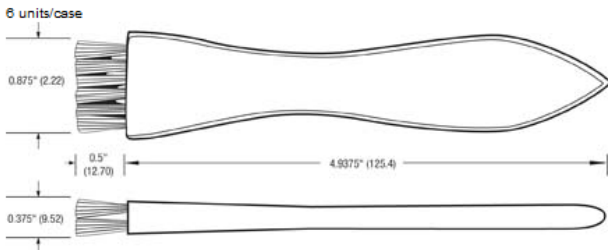

## Product Dimensions

2020-1 Brush 1 3/8" x 1/4" Horse Hair

**Techspray**  
 8125 Cobb Center Drive,  
 Kennesaw, GA 30152  
 800-858-4043 • [www.techspray.com](http://www.techspray.com)

**2021-1 Brush 1 3/8" x 1/4" Hog Hair**

**2022-1 Brush 2 1/8" x 7/8" Hog Hair**

**2025-1 Brush 1 3/8" x 1/4 Soft Brass**

**2027-1 Brush 7/8" x 3/8" Hog Hair**

---