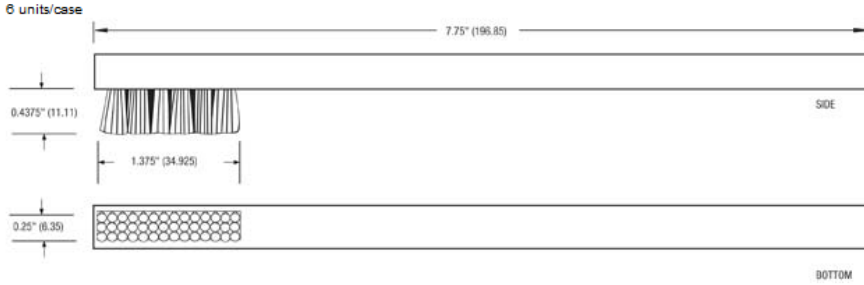

## Product Dimensions

2020-1 Brush 1 3/8" x 1/4" Horse Hair

**Techspray**  
 8125 Cobb Center Drive,  
 Kennesaw, GA 30152  
 800-858-4043 • [www.techspray.com](http://www.techspray.com)

**2021-1 Brush 1 3/8" x 1/4" Hog Hair**