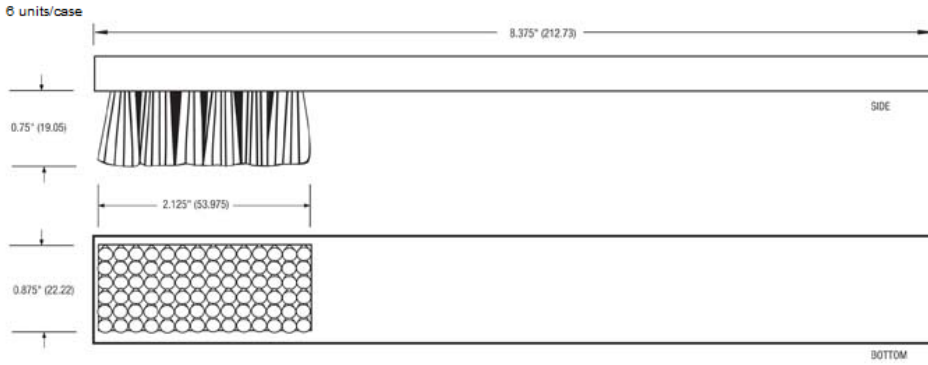

2022-1 Brush 2 1/8" x 7/8" Hog Hair