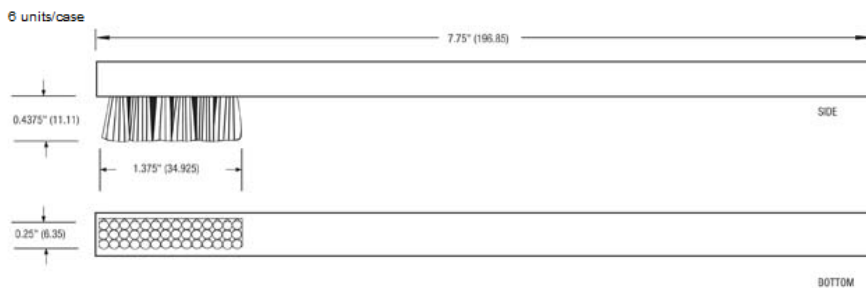

## Product Dimensions

2020-1 Brush 1 3/8" x 1/4" Horse Hair

**Techspray**  
 8125 Cobb Center Drive,  
 Kennesaw, GA 30152  
 800-858-4043 • [www.techspray.com](http://www.techspray.com)

**2021-1 Brush 1 3/8" x 1/4" Hog Hair**