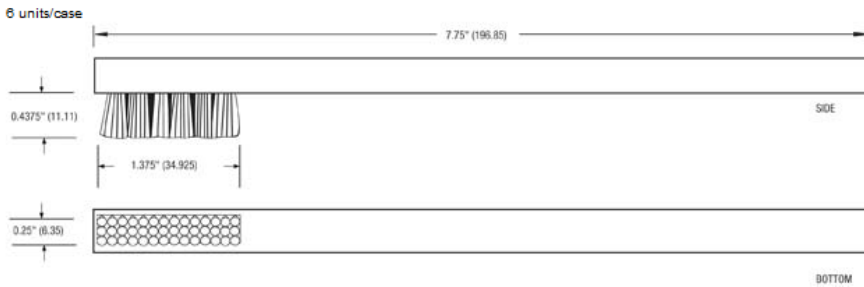

2025-1 Brush 1 3/8" x 1/4 Soft Brass